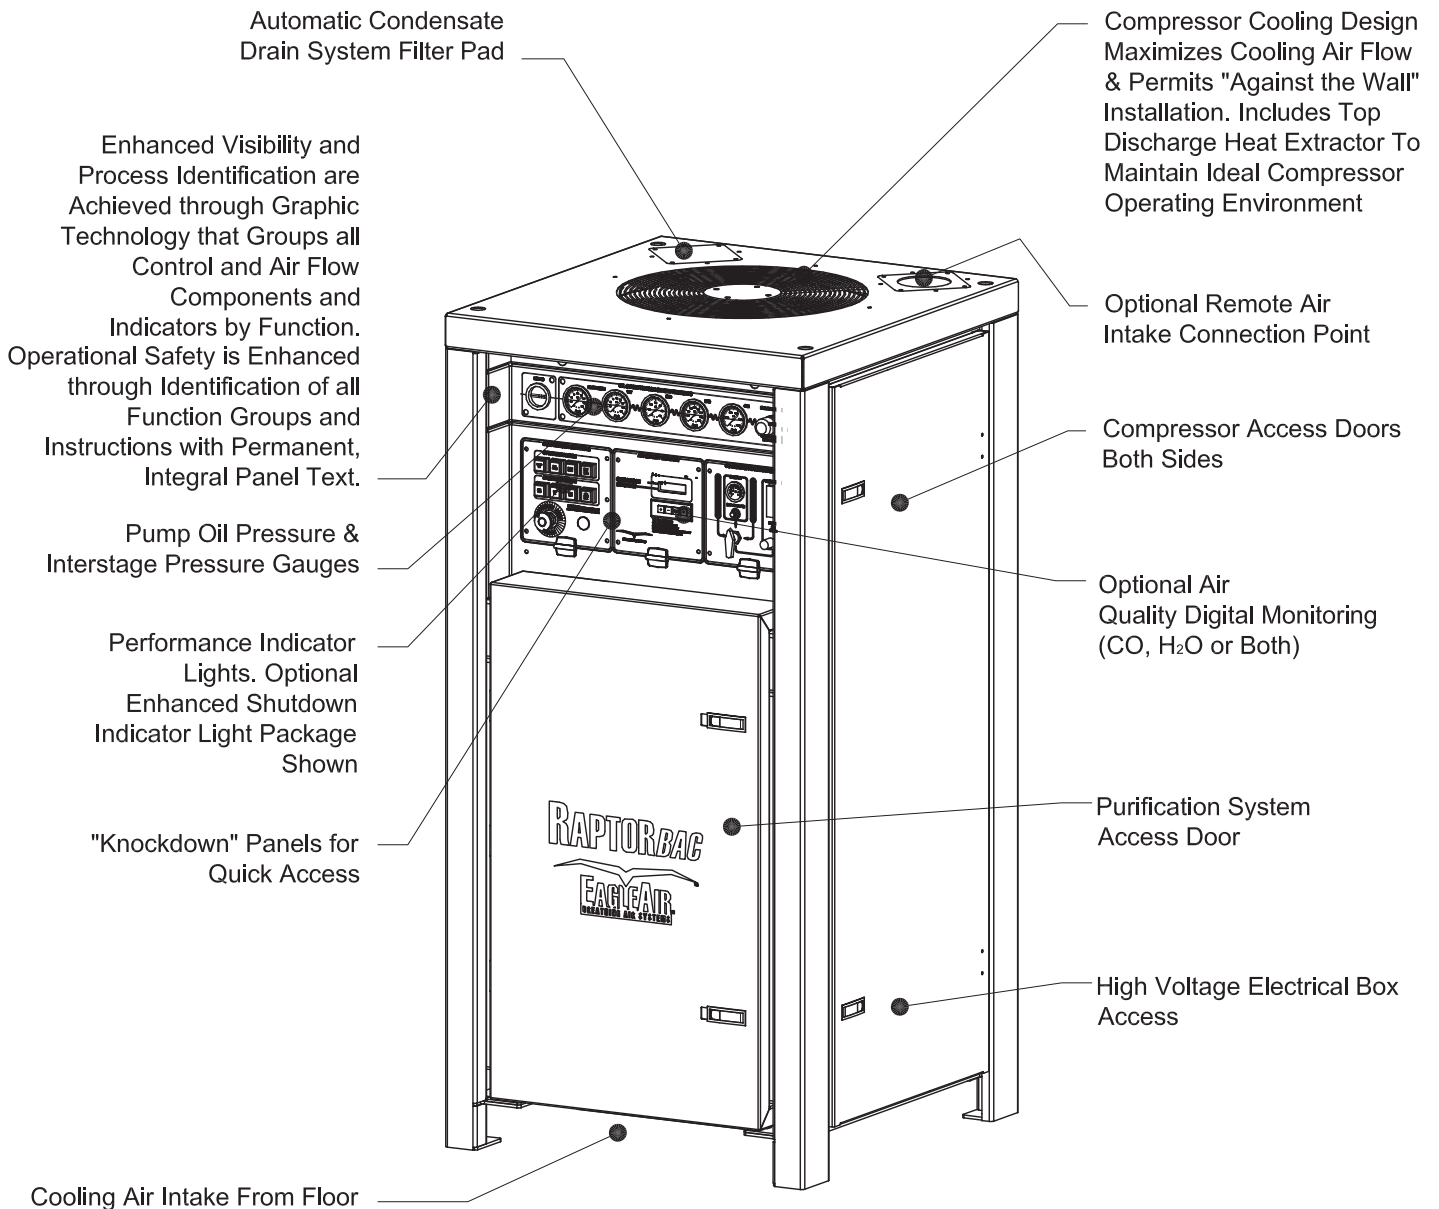

RAPTORBAC

Breathing Air Compressor

Standard & Optional Features

MODEL SHOWN: RCB10F3D2U with ACC-AMS2 & UPG4D-LGT-PKG