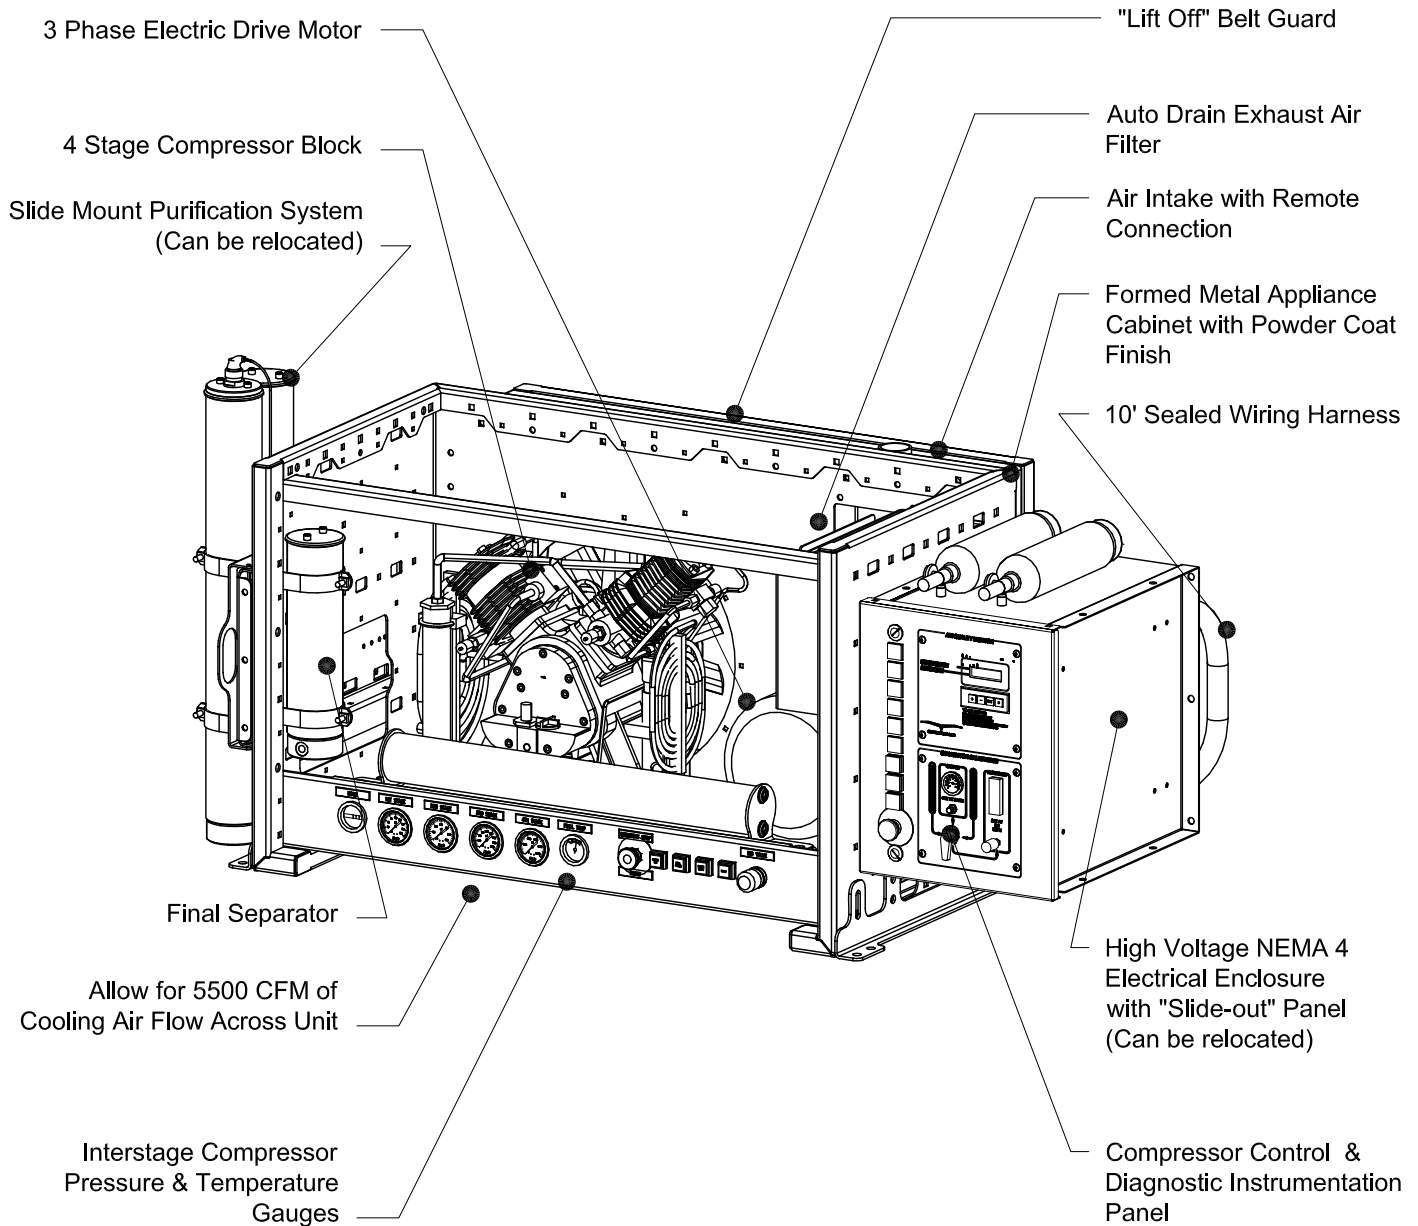

# RangerOEM Mobile Breathing Air Compressor

## Standard Features

MODEL SHOWN: RAO10F3D4E